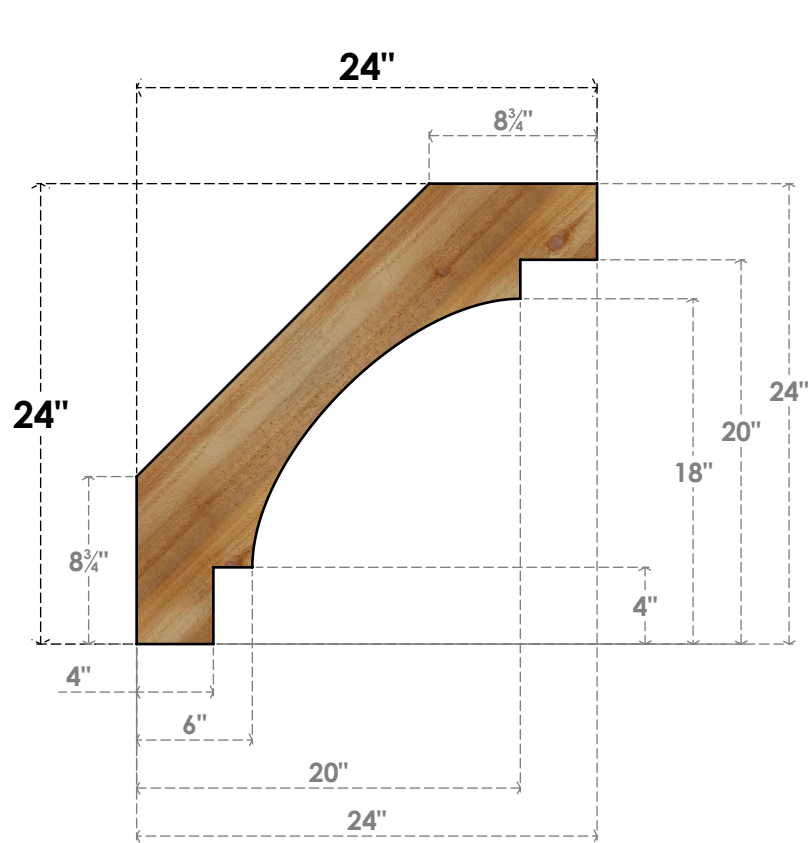

# BRC06X24X24MRC00RWR

6"W X 24"D X 24"H MERCED ROUGH SAWN BRACE, WESTERN RED CEDAR

**SIDE**

**FRONT**

EKENA MILLWORK  
 2300 WEST MAIN ST.  
 CLARKSVILLE, TX 75426  
 TOLL FREE: 866-607-0453  
 WWW.EKENAMILLWORK.COM

**NOTES**

1. INSTALLATION TO BE COMPLETED IN ACCORDANCE WITH MANUFACTURER'S SPECIFICATIONS.
2. DRAWING MAY NOT BE TO SCALE
3. THIS DRAWING IS INTENDED FOR DESIGN AND PLANNING PURPOSES ONLY.
4. ALL INFORMATION CONTAINED HEREIN WAS CURRENT AT THE TIME OF DEVELOPMENT BUT MUST BE REVIEWED AND APPROVED BY THE PRODUCT MANUFACTURER TO BE CONSIDERED ACCURATE.
5. PRODUCTS ARE NOT KILN DRIED. THIS ITEM IS UNIQUE AND WILL CONTAIN THE NATURAL VARIATIONS THAT THE WOOD SPECIES OFFERS. THIS MAY RESULT IN VARIATIONS UP TO 1/4"