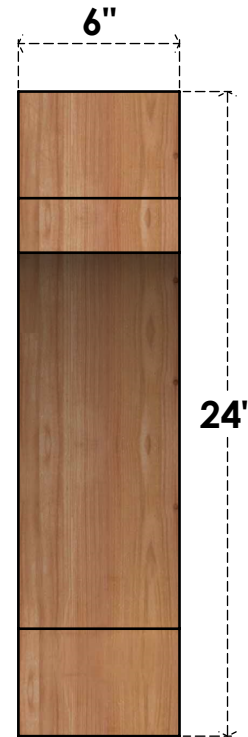

# BRC06X24X24MRC00RWR

6"W X 24"D X 24"H MERCED ROUGH SAWN BRACE, WESTERN RED CEDAR

**SIDE**

**FRONT**

EKENA MILLWORK  
 2300 WEST MAIN ST.  
 CLARKSVILLE, TX 75426  
 TOLL FREE: 866-607-0453  
 WWW.EKENAMILLWORK.COM

**NOTES**

1. INSTALLATION TO BE COMPLETED IN ACCORDANCE WITH MANUFACTURER'S SPECIFICATIONS.
2. DRAWING MAY NOT BE TO SCALE
3. THIS DRAWING IS INTENDED FOR DESIGN AND PLANNING PURPOSES ONLY.
4. ALL INFORMATION CONTAINED HEREIN WAS CURRENT AT THE TIME OF DEVELOPMENT BUT MUST BE REVIEWED AND APPROVED BY THE PRODUCT MANUFACTURER TO BE CONSIDERED ACCURATE.
5. PRODUCTS ARE NOT KILN DRIED. THIS ITEM IS UNIQUE AND WILL CONTAIN THE NATURAL VARIATIONS THAT THE WOOD SPECIES OFFERS. THIS MAY RESULT IN VARIATIONS UP TO 1/4"