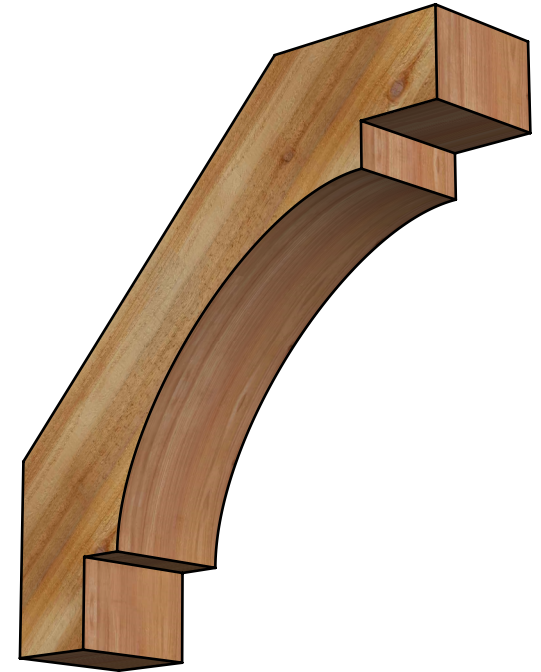

# BRC06X24X24MRC00RWR

6"W X 24"D X 24"H MERCED ROUGH SAWN BRACE, WESTERN RED CEDAR

**SIDE**

**FRONT**

EKENA MILLWORK  
 2300 WEST MAIN ST.  
 CLARKSVILLE, TX 75426  
 TOLL FREE: 866-607-0453  
 WWW.EKENAMILLWORK.COM